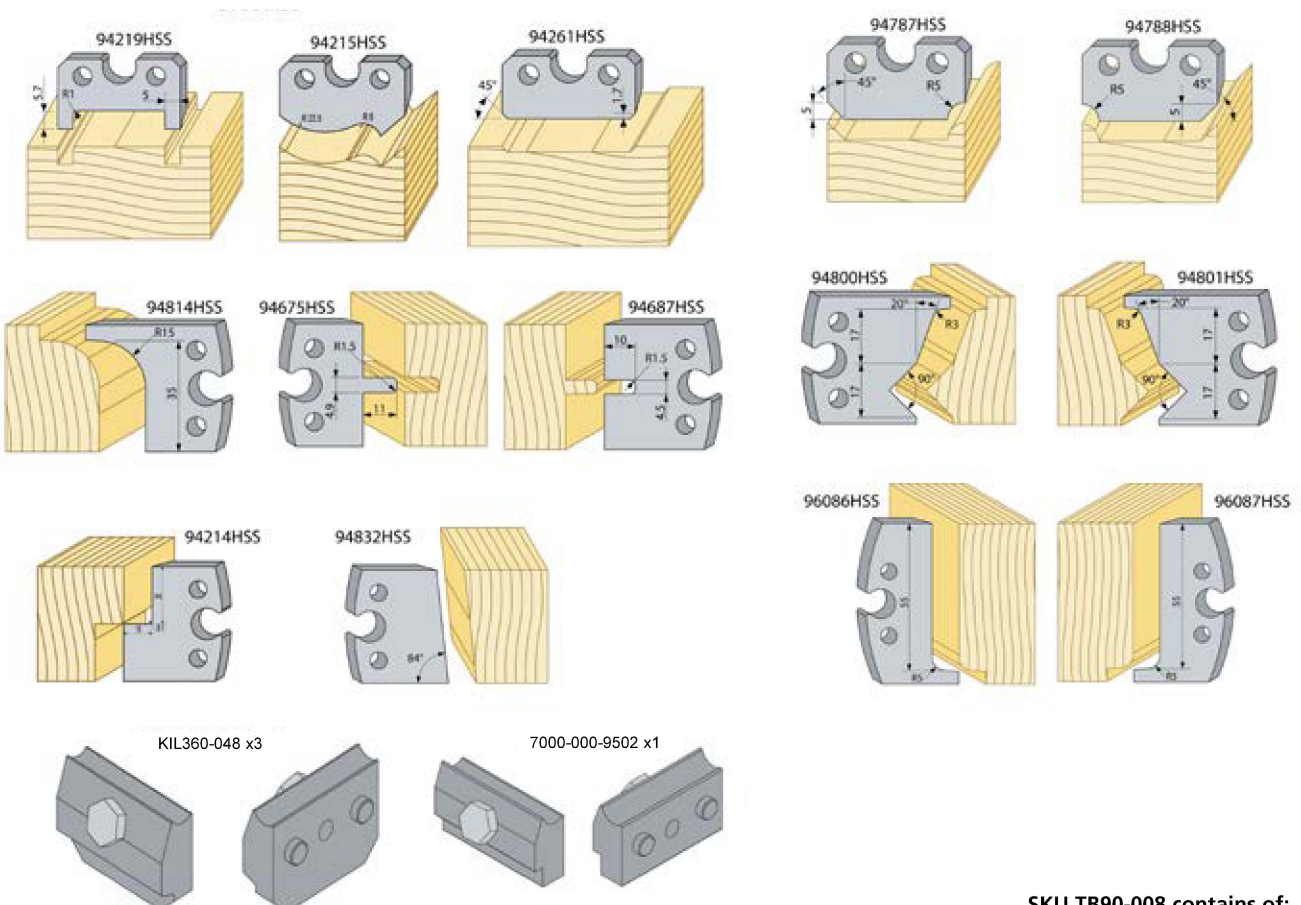

STARTER PACKAGE WITH MOULDING KNIVES AND GIBS

FOR THE PLANER/MOULDER PH360/PH365

The package includes:

14 pairs of moulding knives of HSS and 3 pairs of gibs. The starter package of moulding knives allows you to produce a wide range of profiles. See for example the set-ups on the previous page. Let these examples of wood profiles inspire you, but you can make much more with the starter package!

LOGOSOL PH360 four-sided planer/moulder

Starter package with moulding knives and gibs for the PH360/PH365

SKU: TB90-008

You can do all this and much more with the starter package!

Our planer/moulders are perfect for custom-made knives. A common request is wide floorboards for old houses.