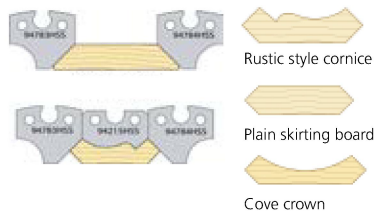

STARTER PACKAGE WITH MOULDING KNIVES AND GIBS

FOR THE SOLO PLANER SH410

The package includes:

9 pairs of moulding knives of HSS, 3 pairs of gibs and one pair of position holders. Look at the examples of knife combinations to the right. Let these examples inspire you, but you can make much more with the starter package!

SKU: TB90-010

LOGOSOL SH410 solo planer

Examples of wood profiles you can make with the knives in the starter package:

SKIRTING BOARDS

CORNICES

CASINGS

WAINSCOT MOULDINGS

JOISTS & DECKING

PANELLING

KNIVES FOR T&G PRODUCTION WITH THE SH410

The package includes:

Three selected knife pairs for tongue and groove. Hot tub knives, garden cabin knives and T&G knives. They fit in the top cutter of the SH410. You have to machine the workpiece twice for a finished profile.