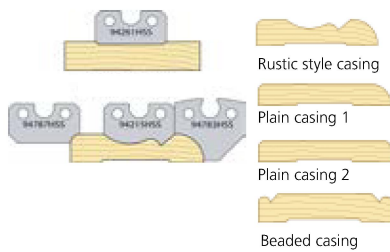

STARTER PACKAGE WITH MOULDING KNIVES AND GIBS

FOR THE SOLO PLANER SH410

The package includes:

9 pairs of moulding knives of HSS, 3 pairs of gibs and one pair of position holders. Look at the examples of knife combinations to the right. Let these examples inspire you, but you can make much more with the starter package!

SKU: TB90-010

LOGOSOL SH410 solo planer

Examples of wood profiles you can make with the knives in the starter package:

SKIRTING BOARDS

CORNICES

CASINGS

WAINSCOT MOULDINGS

JOISTS & DECKING

PANELLING

KNIVES FOR T&G PRODUCTION WITH THE SH410

The package includes:

Three selected knife pairs for tongue and groove. Hot tub knives, garden cabin knives and T&G knives. They fit in the top cutter of the SH410. You have to machine the workpiece twice for a finished profile.