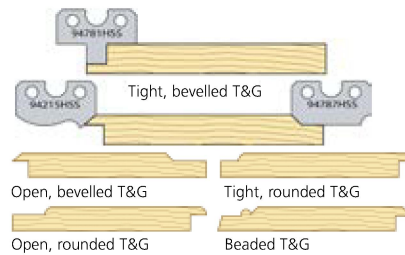

STARTER PACKAGE WITH MOULDING KNIVES AND GIBS

FOR THE SOLO PLANER SH410

The package includes:

9 pairs of moulding knives of HSS, 3 pairs of gibs and one pair of position holders. Look at the examples of knife combinations to the right. Let these examples inspire you, but you can make much more with the starter package!

SKU: TB90-010

LOGOSOL SH410 solo planer

Examples of wood profiles you can make with the knives in the starter package:

SKIRTING BOARDS

CORNICES

CASINGS

WAINSCOT MOULDINGS

JOISTS & DECKING

PANELLING

KNIVES FOR T&G PRODUCTION WITH THE SH410

The package includes:

Three selected knife pairs for tongue and groove. Hot tub knives, garden cabin knives and T&G knives. They fit in the top cutter of the SH410. You have to machine the workpiece twice for a finished profile.