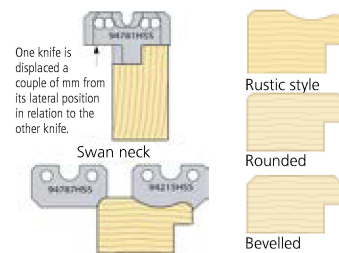

STARTER PACKAGE WITH MOULDING KNIVES AND GIBS

FOR THE SOLO PLANER SH410

The package includes:

9 pairs of moulding knives of HSS, 3 pairs of gibs and one pair of position holders. Look at the examples of knife combinations to the right. Let these examples inspire you, but you can make much more with the starter package!

SKU: TB90-010

LOGOSOL SH410 solo planer

Examples of wood profiles you can make with the knives in the starter package:

SKIRTING BOARDS

CORNICES

CASINGS

WAINSCOT MOULDINGS

JOISTS & DECKING

PANELLING

KNIVES FOR T&G PRODUCTION WITH THE SH410

The package includes:

Three selected knife pairs for tongue and groove. Hot tub knives, garden cabin knives and T&G knives. They fit in the top cutter of the SH410. You have to machine the workpiece twice for a finished profile.