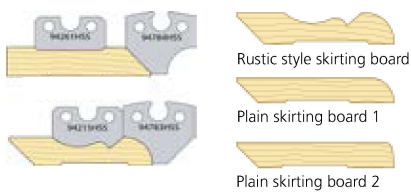

You can choose from 1000 different moulding knives when you set up your own range of planed goods. The knives can be combined in an infinite number of ways, but if you can not find what you are looking for, we can make special knives to your own design.

STARTER PACKAGE WITH MOULDING KNIVES AND GIBS

FOR THE SOLO PLANER SH410

The package includes:

9 pairs of moulding knives of HSS, 3 pairs of gibs and one pair of position holders. Look at the examples of knife combinations to the right. Let these examples inspire you, but you can make much more with the starter package!

SKU: TB90-010

LOGOSOL SH410 solo planer

Examples of wood profiles you can make with the knives in the starter package:

SKIRTING BOARDS

CORNICES

CASINGS

WAINSCOT MOULDINGS

JOISTS & DECKING

PANELLING

KNIVES FOR T&G PRODUCTION WITH THE SH410

The package includes:

Three selected knife pairs for tongue and groove. Hot tub knives, garden cabin knives and T&G knives. They fit in the top cutter of the SH410. You have to machine the workpiece twice for a finished profile.