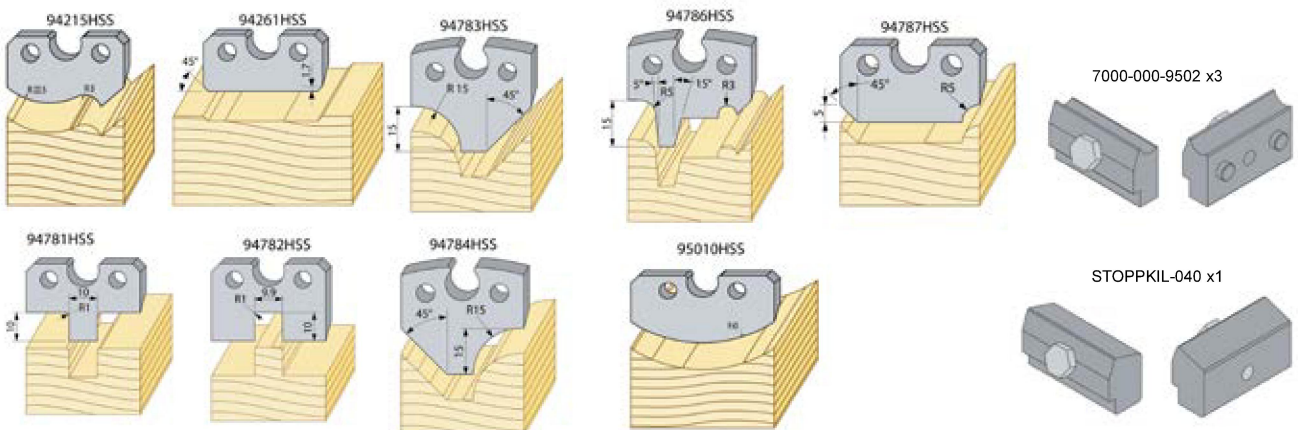

PANELLING

KNIVES FOR T&G PRODUCTION WITH THE SH410

The package includes:

Three selected knife pairs for tongue and groove. Hot tub knives, garden cabin knives and T&G knives. They fit in the top cutter of the SH410. You have to machine the workpiece twice for a finished profile.

SKU: 7504-555-9999

HOT TUB KNIVES, 50 MM

GARDEN CABIN KNIVES, 50 MM

T&G KNIVES, 40 MM

SKU TB90-010 contains of:

94215, 94261, 94783, 94786, 94787, 7000-000-9502, 94781, 94782, 94784, 95010, STOPPKIL-040

SKU REGISTER – TB SYSTEM