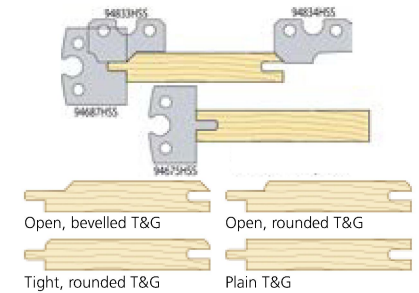

PANELLING

CASINGS