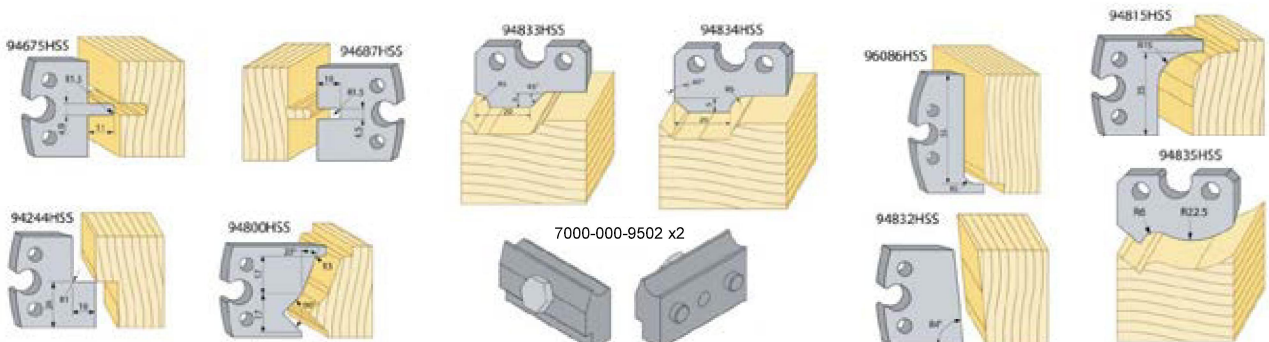

#### CASINGS

#### JOISTS AND DECKING

Produce joists and decking of different dimensions.  
Width: Up to 410 mm.  
Height: Up to 60 mm.