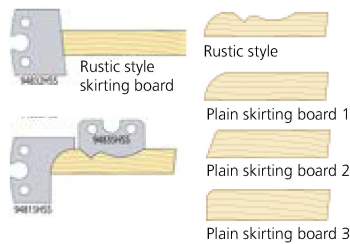

SKIRTING BOARDS