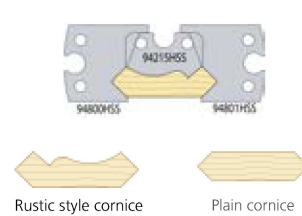

STARTER PACKAGE WITH MOULDING KNIVES AND GIBS

FOR THE PLANER/MOULDER DH410

The package includes:

10 pairs of moulding knives of HSS, and 2 pairs of knife gibs.

The starter package of moulding knives allows you to produce a wide range of profiles. Our experience tells us that these profiles will without doubt be very useful to you.

Starter package with moulding knives and gibs for the DH410

SKU: TB90-011

Examples of wood profiles you can make with the knives in the starter package:

SKIRTING BOARDS

CORNICES

PANELLING

CASINGS

WAINSCOT MOULDINGS

JOISTS AND DECKING

Produce joists and decking of different dimensions.
Width: Up to 410 mm.
Height: Up to 60 mm.

SKU TB90-011 contains of:

94675, 94687, 94833, 94834, 96086, 94815, 94244, 94800, 7000-000-9502, 94832, 94835